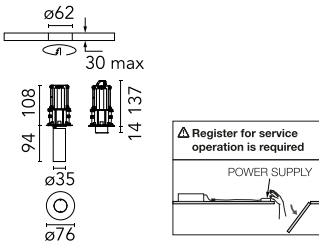

Physical

Color	Chrome	Rotation (°)	360
Orientation	Adjustable	Spot diameter (mm)	35
Recessed depth (mm)	137		
Weight (kg)	0.23		
Tilt (°)	70		

Note

Accessories included (honeycomb and screening crosspiece). Remote power supply to be installed in an accessible place.