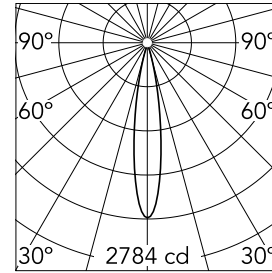

Find Me 1 Mono Point (Trim/No Trim)

09.3756.06A - Chrome

Recessed adjustable luminaire for indoor application. Remote power supply 500 mA not included.

Main specifications

Number of heads	1	Net lumen (lm)	321
Lamp category	LED	Mountings	Ceiling recessed
Power (W)	6W	Environment	Indoor dry location
CCT (K)	2700K		
CRI	90		

Optical

Lighting type	Direct
LED type	Power LED
Light distribution	Symmetric
Optical type	Medium
Beam angle (°)	18
Beam angle C90-270 (°)	18

Beam Angle:	18°	
h(m)	E(lx)	D(m)
1	2784	0.31
2	696	0.62
3	309	0.93
4	174	1.23
5	111	1.54

Physical

Color	Chrome	Rotation (°)	360
Orientation	Adjustable	Spot diameter (mm)	35
Recessed depth (mm)	137		
Weight (kg)	0.23		
Tilt (°)	70		

Note

Accessories included (honeycomb and screening crosspiece). Remote power supply to be installed in an accessible place.