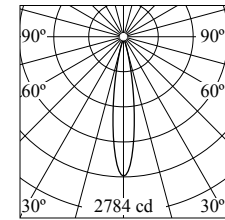

### Optical

<b>Lighting type</b>	Direct
<b>LED type</b>	Power LED
<b>Light distribution</b>	Symmetric
<b>Optical type</b>	Medium
<b>Beam angle (°)</b>	18
<b>Beam angle C90-270 (°)</b>	18

Beam Angle: 18°

### Physical

<b>Color</b>	Chrome	<b>Rotation (°)</b>	360
<b>Orientation</b>	Adjustable	<b>Spot diameter (mm)</b>	35
<b>Recessed depth (mm)</b>	137		
<b>Weight (kg)</b>	0.23		
<b>Tilt (°)</b>	70		