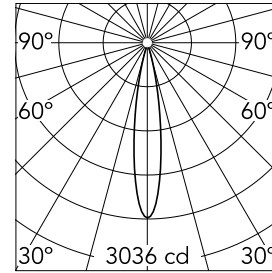

Optical

Lighting type	Direct
LED type	Power LED
Light distribution	Symmetric
Optical type	Medium
Beam angle (°)	18
Beam angle C90-270 (°)	18

Beam Angle: 18°		
h(m)	E(lx)	D(m)
1	3036	0.31
2	759	0.62
3	337	0.93
4	190	1.23
5	121	1.54

Physical

Color	Black	Rotation (°)	360
Orientation	Adjustable	Spot diameter (mm)	35
Recessed depth (mm)	137		
Weight (kg)	0.23		
Tilt (°)	70		

Note

Accessories included (honeycomb and screening crosspiece). Remote power supply to be installed in an accessible place.