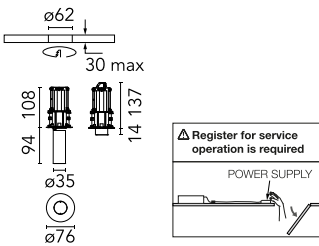

Physical

Color	Black	Rotation (°)	360
Orientation	Adjustable	Spot diameter (mm)	35
Recessed depth (mm)	137		
Weight (kg)	0.23		
Tilt (°)	70		

Note

Accessories included (honeycomb and screening crosspiece). Remote power supply to be installed in an accessible place.