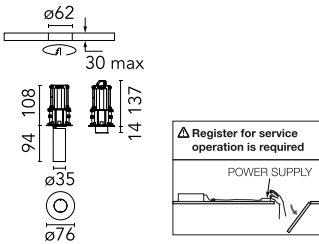

Optical

Lighting type	Direct
LED type	Power LED
Light distribution	Symmetric
Optical type	Spot
Beam angle (°)	14
Beam angle C90-270 (°)	14

Beam Angle:	14°		
h(m)	E(lx)	D(m)	
1	4642	0.24	
2	1160	0.48	
3	516	0.72	
4	290	0.95	
5	186	1.19	

Physical

Color	White	Rotation (°)	360
Orientation	Adjustable	Spot diameter (mm)	35
Recessed depth (mm)	137		
Weight (kg)	0.23		
Tilt (°)	70		

Note

Accessories included (honeycomb and screening crosspiece). Remote power supply to be installed in an accessible place.