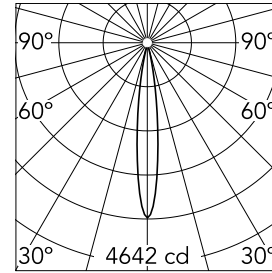

Find Me 1 Mono Point (Trim/No Trim)

09.3751.30A - White

Recessed adjustable luminaire for indoor application. Remote power supply 500 mA not included.

Main specifications

Number of heads	1	Net lumen (lm)	344
Lamp category	LED	Mountings	Ceiling recessed
Power (W)	6W	Environment	Indoor dry location
CCT (K)	2700K		
CRI	90		

Optical

Lighting type	Direct
LED type	Power LED
Light distribution	Symmetric
Optical type	Spot
Beam angle (°)	14
Beam angle C90-270 (°)	14

Beam Angle:	14°		
h(m)	E(lx)	D(m)	
1	4642	0.24	
2	1160	0.48	
3	516	0.72	
4	290	0.95	
5	186	1.19	

Physical

Color	White	Rotation (°)	360
Orientation	Adjustable	Spot diameter (mm)	35
Recessed depth (mm)	137		
Weight (kg)	0.23		
Tilt (°)	70		

Note

Accessories included (honeycomb and screening crosspiece). Remote power supply to be installed in an accessible place.