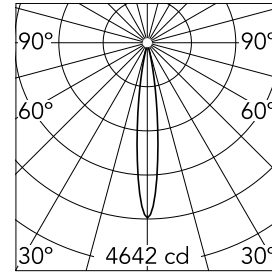

Find Me 1 Mono Point (Trim/No Trim)

09.3751.30 - White

Recessed adjustable luminaire for indoor application. Remote power supply 500 mA not included.

Main specifications

Number of heads	1	Net lumen (lm)	344
Lamp category	LED	Mountings	Ceiling recessed
Power (W)	6W	Environment	Indoor
CCT (K)	2700K		
CRI	90		

Optical

Lighting type	Direct
LED type	Power LED
Light distribution	Symmetric
Optical type	Spot
Beam angle (°)	14
Beam angle C90-270 (°)	14

Beam Angle:	14°		
h(m)	E(lx)	D(m)	
1	4642	0.24	
2	1160	0.48	
3	516	0.72	
4	290	0.95	
5	186	1.19	

Physical

Color	White	Rotation (°)	360
Orientation	Adjustable	Spot diameter (mm)	35
Recessed depth (mm)	137		
Weight (kg)	0.23		
Tilt (°)	70		

Note

Accessories included (honeycomb and screening crosspiece). Remote power supply to be installed in an accessible place.