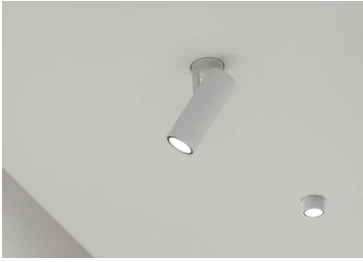

Find Me 1 Mono Point (Trim/No Trim)

09.3751.30 - White

Recessed adjustable luminaire for indoor application. Remote power supply 500 mA not included.

Main specifications

Number of heads	1	Net lumen (lm)	344
Lamp category	LED	Mountings	Ceiling recessed
Power (W)	6W	Environment	Indoor
CCT (K)	2700K		
CRI	90		

Optical

Lighting type	Direct
LED type	Power LED
Light distribution	Symmetric
Optical type	Spot
Beam angle (°)	14
Beam angle C90-270 (°)	14

Beam Angle:	14°		
h(m)	E(lx)	D(m)	
1	4642	0.24	
2	1160	0.48	
3	516	0.72	
4	290	0.95	
5	186	1.19	

Physical

Color	White	Rotation (°)	360
Orientation	Adjustable	Spot diameter (mm)	35
Recessed depth (mm)	137		
Weight (kg)	0.23		
Tilt (°)	70		

Note

Accessories included (honeycomb and screening crosspiece). Remote power supply to be installed in an accessible place.