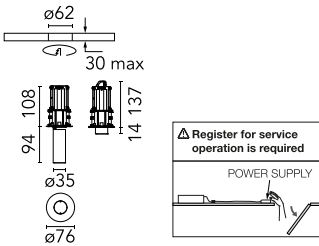

Optical

Lighting type	Direct
LED type	Power LED
Light distribution	Symmetric
Optical type	Spot
Beam angle (°)	14
Beam angle C90-270 (°)	14

Beam Angle:	14°		
h(m)	E(lx)	D(m)	
1	4642	0.24	
2	1160	0.48	
3	516	0.72	
4	290	0.95	
5	186	1.19	

Physical

Color	White	Rotation (°)	360
Orientation	Adjustable	Spot diameter (mm)	35
Recessed depth (mm)	137		
Weight (kg)	0.23		
Tilt (°)	70		

Note

Accessories included (honeycomb and screening crosspiece). Remote power supply to be installed in an accessible place.