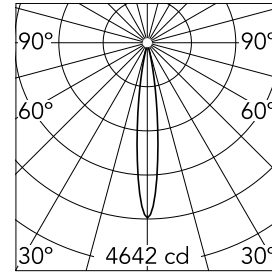

Optical

Lighting type	Direct
LED type	Power LED
Light distribution	Symmetric
Optical type	Spot
Beam angle (°)	14
Beam angle C90-270 (°)	14

Beam Angle:	14°		
h(m)	E(lx)	D(m)	
1	4642	0.24	
2	1160	0.48	
3	516	0.72	
4	290	0.95	
5	186	1.19	

Physical

Color	Black	Rotation (°)	360
Orientation	Adjustable	Spot diameter (mm)	35
Recessed depth (mm)	137		
Weight (kg)	0.23		
Tilt (°)	70		

Note

Accessories included (honeycomb and screening crosspiece). Remote power supply to be installed in an accessible place.