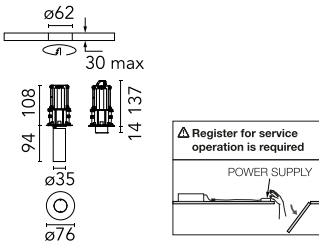

Optical

Lighting type	Direct
LED type	Power LED
Light distribution	Symmetric
Optical type	Spot
Beam angle (°)	14
Beam angle C90-270 (°)	14

Beam Angle:	14°		
h(m)	E(lx)	D(m)	
1	4642	0.24	
2	1160	0.48	
3	516	0.72	
4	290	0.95	
5	186	1.19	

Physical

Color	Black	Rotation (°)	360
Orientation	Adjustable	Spot diameter (mm)	35
Recessed depth (mm)	137		
Weight (kg)	0.23		
Tilt (°)	70		

Note

Accessories included (honeycomb and screening crosspiece). Remote power supply to be installed in an accessible place.