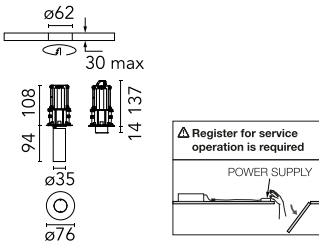

Find Me 1 Mono Point (Trim/No Trim)

09.3751.06A - Chrome

Recessed adjustable luminaire for indoor application. Remote power supply 500 mA not included.

Main specifications

Number of heads	1	Net lumen (lm)	344
Lamp category	LED	Mountings	Ceiling recessed
Power (W)	6W	Environment	Indoor dry location
CCT (K)	2700K		
CRI	90		

Optical

Lighting type	Direct
LED type	Power LED
Light distribution	Symmetric
Optical type	Spot
Beam angle (°)	14
Beam angle C90-270 (°)	14

Beam Angle:	14°		
h(m)	E(lx)	D(m)	
1	4642	0.24	
2	1160	0.48	
3	516	0.72	
4	290	0.95	
5	186	1.19	

Luminous flux luminaire
344 lm (EXTREME CUT OFF)

Electrical

Voltage (V)	12	Insulation class	III
Dimmable	Yes		
Driver	Remote excluded		
Driver type	Non Dimmable, Dimmable DALI 2, Dimmable 0-10V, Dimmable Casambi, Dimmable Push, Dimmable 1-10V, Dimmable DALI 1, Mains Cut Dimming		
Emergency	Without		

Physical

Color	Chrome	Rotation (°)	360
Orientation	Adjustable	Spot diameter (mm)	35
Recessed depth (mm)	137		
Weight (kg)	0.23		
Tilt (°)	70		

Note

Accessories included (honeycomb and screening crosspiece). Remote power supply to be installed in an accessible place.