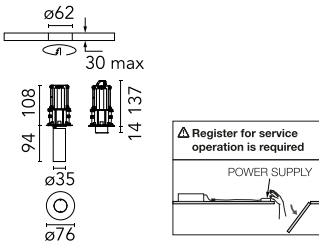

Find Me 1 Mono Point (Trim/No Trim)

■ 09.3751.06 - Chrome

Recessed adjustable luminaire for indoor application. Remote power supply 500 mA not included.

Main specifications

Number of heads	1	Net lumen (lm)	344
Lamp category	LED	Mountings	Ceiling recessed
Power (W)	6W	Environment	Indoor
CCT (K)	2700K		
CRI	90		

Optical

Lighting type	Direct
LED type	Power LED
Light distribution	Symmetric
Optical type	Spot
Beam angle (°)	14
Beam angle C90-270 (°)	14

Beam Angle:	14°		
h(m)	E(lx)	D(m)	
1	4642	0.24	
2	1160	0.48	
3	516	0.72	
4	290	0.95	
5	186	1.19	

Luminous flux luminaire
344 lm (EXTREME CUT OFF)

Electrical

Voltage (V)	12.00	Insulation class	III
Dimmable	Yes		
Driver	Remote		
Driver type	Electronic, Electronic dimmable 1-10V, Electronic dimmable DALI		
Emergency	Without		

Physical

Color	Chrome	Rotation (°)	360
Orientation	Adjustable	Spot diameter (mm)	35
Recessed depth (mm)	137		
Weight (kg)	0.23		
Tilt (°)	70		

Note

Accessories included (honeycomb and screening crosspiece). Remote power supply to be installed in an accessible place.