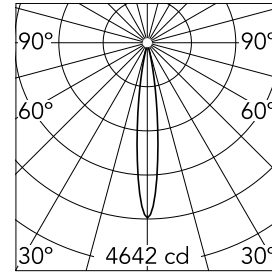

Find Me 1 Mono Point (Trim/No Trim)

■ 09.3751.06 - Chrome

Recessed adjustable luminaire for indoor application. Remote power supply 500 mA not included.

Main specifications

| | | | |
|------------------------|-------|-----------------------|------------------|
| Number of heads | 1 | Net lumen (lm) | 344 |
| Lamp category | LED | Mountings | Ceiling recessed |
| Power (W) | 6W | Environment | Indoor |
| CCT (K) | 2700K | | |
| CRI | 90 | | |

Optical

| | |
|-------------------------------|-----------|
| Lighting type | Direct |
| LED type | Power LED |
| Light distribution | Symmetric |
| Optical type | Spot |
| Beam angle (°) | 14 |
| Beam angle C90-270 (°) | 14 |

| | | | |
|--------------------|--------------|-------------|--|
| Beam Angle: | 14° | | |
| h(m) | E(lx) | D(m) | |
| 1 | 4642 | 0.24 | |
| 2 | 1160 | 0.48 | |
| 3 | 516 | 0.72 | |
| 4 | 290 | 0.95 | |
| 5 | 186 | 1.19 | |

Physical

| | | | |
|----------------------------|------------|---------------------------|-----|
| Color | Chrome | Rotation (°) | 360 |
| Orientation | Adjustable | Spot diameter (mm) | 35 |
| Recessed depth (mm) | 137 | | |
| Weight (kg) | 0.23 | | |
| Tilt (°) | 70 | | |