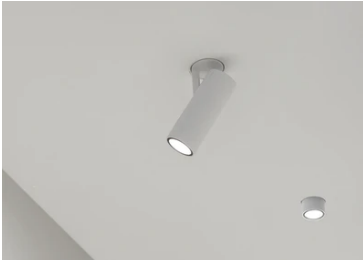

Find Me 1 Mono Point (Trim/No Trim)

■ 09.3751.06 - Chrome

Recessed adjustable luminaire for indoor application. Remote power supply 500 mA not included.

Main specifications

| | | | |
|------------------------|-------|-----------------------|------------------|
| Number of heads | 1 | Net lumen (lm) | 344 |
| Lamp category | LED | Mountings | Ceiling recessed |
| Power (W) | 6W | Environment | Indoor |
| CCT (K) | 2700K | | |
| CRI | 90 | | |

Optical

| | |
|-------------------------------|-----------|
| Lighting type | Direct |
| LED type | Power LED |
| Light distribution | Symmetric |
| Optical type | Spot |
| Beam angle (°) | 14 |
| Beam angle C90-270 (°) | 14 |

Physical

| | | | |
|----------------------------|------------|---------------------------|-----|
| Color | Chrome | Rotation (°) | 360 |
| Orientation | Adjustable | Spot diameter (mm) | 35 |
| Recessed depth (mm) | 137 | | |
| Weight (kg) | 0.23 | | |
| Tilt (°) | 70 | | |