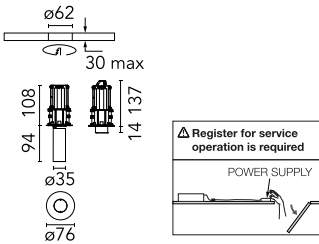

Optical

Lighting type	Direct
LED type	Power LED
Light distribution	Symmetric
Optical type	Spot
Beam angle (°)	14
Beam angle C90-270 (°)	14

Beam Angle:	14°	
h(m)	E(lx)	D(m)
1	4881	0.24
2	1220	0.49
3	542	0.73
4	305	0.97
5	195	1.21

Physical

Color	White	Rotation (°)	360
Orientation	Adjustable	Spot diameter (mm)	35
Recessed depth (mm)	137		
Weight (kg)	0.23		
Tilt (°)	70		

Note

Accessories included (honeycomb and screening crosspiece). Remote power supply to be installed in an accessible place.