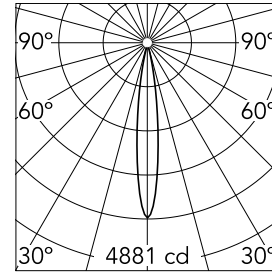

Find Me 1 Mono Point (Trim/No Trim)

09.3750.30 - White

Recessed adjustable luminaire for indoor application. Remote power supply 500 mA not included.

Main specifications

Number of heads	1	Net lumen (lm)	365
Lamp category	LED	Mountings	Ceiling recessed
Power (W)	6W	Environment	Indoor
CCT (K)	3000K		
CRI	90		

Optical

Lighting type	Direct
LED type	Power LED
Light distribution	Symmetric
Optical type	Spot
Beam angle (°)	14
Beam angle C90-270 (°)	14

Beam Angle:	14°	
h(m)	E(lx)	D(m)
1	4881	0.24
2	1220	0.49
3	542	0.73
4	305	0.97
5	195	1.21

Physical

Color	White	Rotation (°)	360
Orientation	Adjustable	Spot diameter (mm)	35
Recessed depth (mm)	137		
Weight (kg)	0.23		
Tilt (°)	70		

Note

Accessories included (honeycomb and screening crosspiece). Remote power supply to be installed in an accessible place.