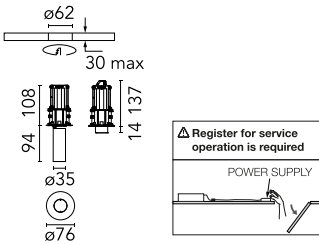

Optical

Lighting type	Direct
LED type	Power LED
Light distribution	Symmetric
Optical type	Spot
Beam angle (°)	14
Beam angle C90-270 (°)	14

Beam Angle: 14°		
h(m)	E(lx)	D(m)
1	4881	0.24
2	1220	0.49
3	542	0.73
4	305	0.97
5	195	1.21

Physical

Color	Black	Rotation (°)	360
Orientation	Adjustable	Spot diameter (mm)	35
Recessed depth (mm)	137		
Weight (kg)	0.23		
Tilt (°)	70		

Note

Accessories included (honeycomb and screening crosspiece). Remote power supply to be installed in an accessible place.