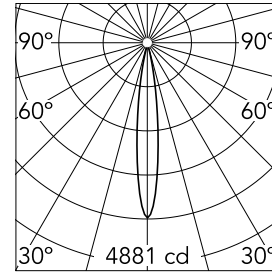

Optical

Lighting type	Direct
LED type	Power LED
Light distribution	Symmetric
Optical type	Spot
Beam angle (°)	14
Beam angle C90-270 (°)	14

Beam Angle: 14°		
h(m)	E(lx)	D(m)
1	4881	0.24
2	1220	0.49
3	542	0.73
4	305	0.97
5	195	1.21

Physical

Color	Black	Rotation (°)	360
Orientation	Adjustable	Spot diameter (mm)	35
Recessed depth (mm)	137		
Weight (kg)	0.23		
Tilt (°)	70		

Note

Accessories included (honeycomb and screening crosspiece). Remote power supply to be installed in an accessible place.