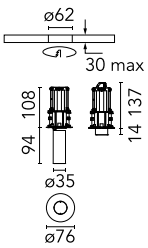

Find Me 1 Mono Point (Trim/No Trim)

■ 09.3750.14 - Black

Recessed adjustable luminaire for indoor application. Remote power supply 500 mA not included.

Main specifications

Number of heads	1	Net lumen (lm)	365
Lamp category	LED	Mountings	Ceiling recessed
Power (W)	6W	Environment	Indoor
CCT (K)	3000K		
CRI	90		

Optical

Lighting type	Direct
LED type	Power LED
Light distribution	Symmetric
Optical type	Spot
Beam angle (°)	14
Beam angle C90-270 (°)	14

Beam Angle: 14°		
h(m)	E(lx)	D(m)
1	4881	0.24
2	1220	0.49
3	542	0.73
4	305	0.97
5	195	1.21

Luminous flux luminaire
365 lm (EXTREME CUT OFF)

Electrical

Voltage (V)	12.00	Insulation class	III
Dimmable	Yes		
Driver	Remote		
Driver type	Electronic, Electronic dimmable 1-10V, Electronic dimmable DALI		
Emergency	Without		

Physical

Color	Black	Rotation (°)	360
Orientation	Adjustable	Spot diameter (mm)	35
Recessed depth (mm)	137		
Weight (kg)	0.23		
Tilt (°)	70		

Note

Accessories included (honeycomb and screening crosspiece). Remote power supply to be installed in an accessible place.