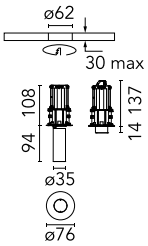

Find Me 1 Mono Point (Trim/No Trim)

■ 09.3750.06 - Chrome

Recessed adjustable luminaire for indoor application. Remote power supply 500 mA not included.

Main specifications

Number of heads	1	Net lumen (lm)	365
Lamp category	LED	Mountings	Ceiling recessed
Power (W)	6W	Environment	Indoor
CCT (K)	3000K		
CRI	90		

Optical

Lighting type	Direct
LED type	Power LED
Light distribution	Symmetric
Optical type	Spot
Beam angle (°)	14
Beam angle C90-270 (°)	14

Beam Angle:	14°	
h(m)	E(lx)	D(m)
1	4881	0.24
2	1220	0.49
3	542	0.73
4	305	0.97
5	195	1.21

Luminous flux luminaire
365 lm (EXTREME CUT OFF)

Electrical

Voltage (V)	12.00	Insulation class	III
Dimmable	Yes		
Driver	Remote		
Driver type	Electronic, Electronic dimmable 1-10V, Electronic dimmable DALI		
Emergency	Without		

Physical

Color	Chrome	Rotation (°)	360
Orientation	Adjustable	Spot diameter (mm)	35
Recessed depth (mm)	137		
Weight (kg)	0.23		
Tilt (°)	70		

Note

Accessories included (honeycomb and screening crosspiece). Remote power supply to be installed in an accessible place.