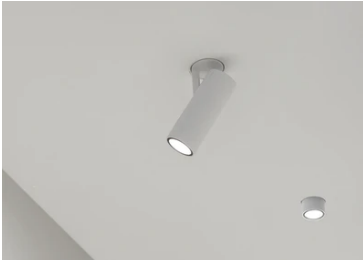

## Find Me 1 Mono Point (Trim/No Trim)

■ 09.3750.06 - Chrome

Recessed adjustable luminaire for indoor application. Remote power supply 500 mA not included.

### Main specifications

<b>Number of heads</b>	1	<b>Net lumen (lm)</b>	365
<b>Lamp category</b>	LED	<b>Mountings</b>	Ceiling recessed
<b>Power (W)</b>	6W	<b>Environment</b>	Indoor
<b>CCT (K)</b>	3000K		
<b>CRI</b>	90		

### Optical

<b>Lighting type</b>	Direct
<b>LED type</b>	Power LED
<b>Light distribution</b>	Symmetric
<b>Optical type</b>	Spot
<b>Beam angle (°)</b>	14
<b>Beam angle C90-270 (°)</b>	14

Beam Angle:	14°	
h(m)	E(lx)	D(m)
1	4881	0.24
2	1220	0.49
3	542	0.73
4	305	0.97
5	195	1.21