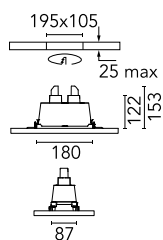

Note

Accessories included (honeycomb and screening crosspiece).