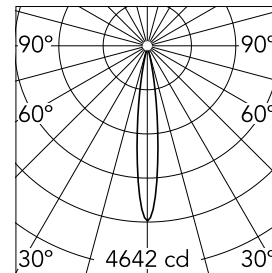

## Find Me 1 Double Point

09.3706.30C - White

Recessed luminaire with two adjustable spots for indoor application. Remote power supply 500 mA not included.

Recessed luminaire with two adjustable spots for indoor application. Remote power supply 500 mA not included.

### Optical

<b>Lighting type</b>	Direct
<b>LED type</b>	Power LED
<b>Light distribution</b>	Symmetric
<b>Optical type</b>	Medium
<b>Beam angle (°)</b>	14
<b>Beam angle C90-270 (°)</b>	14

Beam Angle: 14°

h(m)	E(lx)	D(m)
1	4642	0.24
2	1160	0.48
3	516	0.72
4	290	0.95
5	186	1.19

Luminous flux luminaire  
344 lm (EXTREME CUT OFF)

### Physical

<b>Color</b>	White
<b>Orientation</b>	Adjustable
<b>Recessed depth (mm)</b>	153
<b>Weight (kg)</b>	0.5
<b>Rotation (°)</b>	360