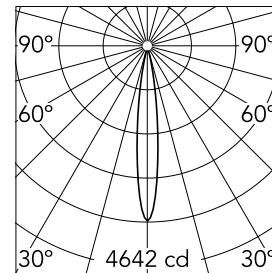

## Find Me 1 Double Point

■ 09.3706.14C - Black

Recessed luminaire with two adjustable spots for indoor application. Remote power supply 500 mA not included.

Recessed luminaire with two adjustable spots for indoor application. Remote power supply 500 mA not included.

### Optical

<b>Lighting type</b>	Direct
<b>LED type</b>	Power LED
<b>Light distribution</b>	Symmetric
<b>Optical type</b>	Medium
<b>Beam angle (°)</b>	14
<b>Beam angle C90-270 (°)</b>	14

Beam Angle: 14°

h(m)	E(lx)	D(m)
1	4642	0.24
2	1160	0.48
3	516	0.72
4	290	0.95
5	186	1.19

Luminous flux luminaire  
344 lm (EXTREME CUT OFF)

### Physical

<b>Color</b>	Black
<b>Orientation</b>	Adjustable
<b>Recessed depth (mm)</b>	153
<b>Weight (kg)</b>	0.5
<b>Rotation (°)</b>	360