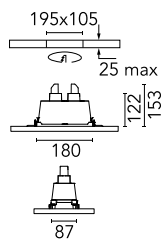

## Find Me 1 Double Point

■ 09.3706.14C - Black

Recessed luminaire with two adjustable spots for indoor application. Remote power supply 500 mA not included.

Recessed luminaire with two adjustable spots for indoor application. Remote power supply 500 mA not included.

h(m)	E(lx)	D(m)
1	4642	0.24
2	1160	0.48
3	516	0.72
4	290	0.95
5	186	1.19

Luminous flux luminaire  
344 lm (EXTREME CUT OFF)

### Physical

<b>Color</b>	Black
<b>Orientation</b>	Adjustable
<b>Recessed depth (mm)</b>	153
<b>Weight (kg)</b>	0.5
<b>Rotation (°)</b>	360