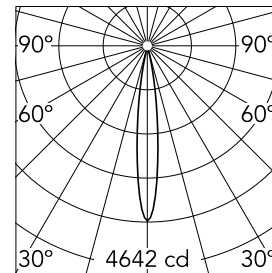

Find Me 1 Double Point

■ 09.3706.14B - Black

Recessed luminaire with two adjustable spots for indoor application. Remote power supply 500 mA not included.

Recessed luminaire with two adjustable spots for indoor application. Remote power supply 500 mA not included.

Main specifications

Number of heads	2	Net lumen (lm)	688.4
Lamp category	LED	Mountings	Ceiling recessed
Power (W)	12W	Environment	Indoor
CCT (K)	2700K		
CRI	90		

Optical

Lighting type	Direct
LED type	Power LED
Light distribution	Symmetric
Optical type	Medium
Beam angle (°)	28

Beam Angle: 14°

h(m)	E(lx)	D(m)
1	4642	0.24
2	1160	0.48
3	516	0.72
4	290	0.95
5	186	1.19

Luminous flux luminaire
344 lm (EXTREME CUT OFF)

Electrical

Voltage (V)	12.00	Insulation class	III
Dimmable	No		
Driver	Remote		
Driver type	Electronic		
Emergency	Without		

Physical

Color	Black
Orientation	Adjustable
Recessed depth (mm)	153
Weight (kg)	0.50
Rotation (°)	360

Note

Accessories included (honeycomb and screening crosspiece).

Certification / Marking

Find Me 1 Double Point