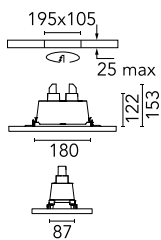

Note

Accessories included (honeycomb and screening crosspiece).