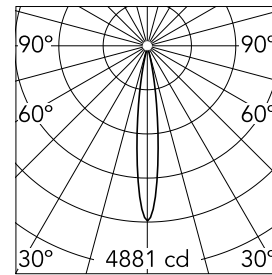

Find Me 1 Double Point

09.3705.30C - White

Recessed luminaire with two adjustable spots for indoor application. Remote power supply 500 mA not included.

Recessed luminaire with two adjustable spots for indoor application. Remote power supply 500 mA not included.

Main specifications

| | | | |
|------------------------|-------|-----------------------|---------------------|
| Number of heads | 2 | Net lumen (lm) | 365 |
| Lamp category | LED | Mountings | Ceiling recessed |
| Power (W) | 12W | Environment | Indoor dry location |
| CCT (K) | 3000K | | |
| CRI | 90 | | |

Beam Angle: 14°

| h(m) | E(lx) | D(m) |
|------|-------|------|
| 1 | 4881 | 0.24 |
| 2 | 1220 | 0.49 |
| 3 | 542 | 0.73 |
| 4 | 305 | 0.97 |
| 5 | 195 | 1.21 |

Luminous flux luminaire
365 lm (EXTREME CUT OFF)

Physical

| | | | |
|----------------------------|------------|---------------------|-----|
| Color | White | Rotation (°) | 360 |
| Orientation | Adjustable | | |
| Recessed depth (mm) | 153 | | |
| Weight (kg) | 0.5 | | |
| Tilt (°) | 70 | | |