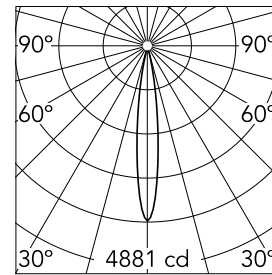

### Main specifications

<b>Number of heads</b>	2	<b>Net lumen (lm)</b>	365
<b>Lamp category</b>	LED	<b>Mountings</b>	Ceiling recessed
<b>Power (W)</b>	12W	<b>Environment</b>	Indoor dry location
<b>CCT (K)</b>	3000K		
<b>CRI</b>	90		

### Optical

<b>Lighting type</b>	Direct
<b>LED type</b>	Power LED
<b>Light distribution</b>	Symmetric
<b>Optical type</b>	Medium
<b>Beam angle (°)</b>	14
<b>Beam angle C90-270 (°)</b>	14

Beam Angle: 14°

h(m)	E(lx)	D(m)
1	4881	0.24
2	1220	0.49
3	542	0.73
4	305	0.97
5	195	1.21

Luminous flux luminaire  
365 lm (EXTREME CUT OFF)

### Physical

<b>Color</b>	Black	<b>Rotation (°)</b>	360
<b>Orientation</b>	Adjustable		
<b>Recessed depth (mm)</b>	153		
<b>Weight (kg)</b>	0.5		
<b>Tilt (°)</b>	70		