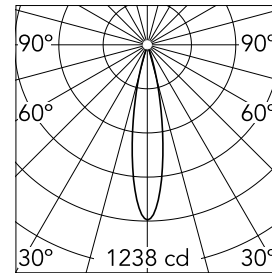

Main specifications

Number of heads	1	Net lumen (lm)	186
Lamp category	LED	Mountings	Track
Power (W)	5.5W	Environment	Indoor dry location
CCT (K)	2700K		
CRI	90		

Optical

Lighting type	Direct
LED type	Power LED
Light distribution	Symmetric
Optical type	Medium
Beam angle (°)	20
Beam angle C90-270 (°)	20

Physical

Color	Deep Brown	Spot diameter (mm)	33
Orientation	Adjustable	Length (mm)	33
Weight (kg)	0.11		
Tilt (°)	90		
Rotation (°)	360		

Note

Accessories included (honeycomb and screening crosspiece). The control system with the Casambi version of light fixtures is directly and individually regulated wirelessly using the application FLOS Control® powered by Casambi. Other types of regulation are broadcast (all lights are regulated at the same time)