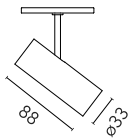

Main specifications

Number of heads	1	Net lumen (lm)	186
Lamp category	LED	Mountings	Track
Power (W)	5.5W	Environment	Indoor dry location
CCT (K)	2700K		
CRI	90		

Optical

Lighting type	Direct
LED type	Power LED
Light distribution	Symmetric
Optical type	Medium
Beam angle (°)	20
Beam angle C90-270 (°)	20

Physical

Color	Deep Brown	Spot diameter (mm)	33
Orientation	Adjustable	Length (mm)	33
Weight (kg)	0.11		
Tilt (°)	90		
Rotation (°)	360		

Note

Accessories included (honeycomb and screening crosspiece). The control system with the Casambi version of light fixtures is directly and individually regulated wirelessly using the application FLOS Control® powered by Casambi. Other types of regulation are broadcast (all lights are regulated at the same time)