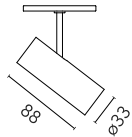

Electrical

Voltage (V)	24.00	Insulation class	III
Dimmable	Yes		
Driver	Remote		
Driver type	FLOS smart control, Electronic dimmable CASAMBI		
Emergency	Without