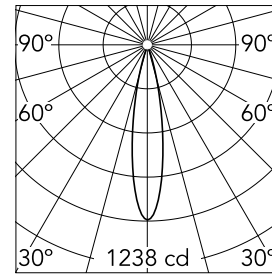

### Main specifications

<b>Number of heads</b>	1	<b>Net lumen (lm)</b>	186
<b>Lamp category</b>	LED	<b>Mountings</b>	Track
<b>Power (W)</b>	5.5W	<b>Environment</b>	Indoor
<b>CCT (K)</b>	2700K		
<b>CRI</b>	90		

### Optical

<b>Lighting type</b>	Direct
<b>LED type</b>	Power LED
<b>Light distribution</b>	Symmetric
<b>Optical type</b>	Medium
<b>Beam angle (°)</b>	20
<b>Beam angle C90-270 (°)</b>	20

Beam Angle: 20°		
<b>h(m)</b>	<b>E(lx)</b>	<b>D(m)</b>
1	1238	0.35
2	310	0.70
3	138	1.06
4	77	1.41
5	50	1.76

### Physical

<b>Color</b>	Black	<b>Spot diameter (mm)</b>	33
<b>Orientation</b>	Adjustable	<b>Length (mm)</b>	33
<b>Weight (kg)</b>	0.11		
<b>Tilt (°)</b>	90		
<b>Rotation (°)</b>	360		