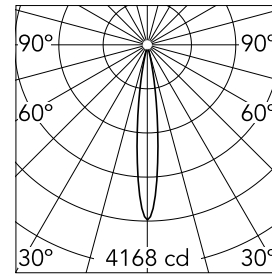

Beam Angle:	14°		
	h(m)	E(lx)	D(m)
1	4168	0.24	
2	1042	0.48	
3	463	0.72	
4	261	0.95	
5	167	1.19	

Luminous flux luminaire
309 lm

Electrical

Voltage (V)	24.00	Insulation class	III
Dimmable	Yes		
Driver	Remote		
Driver type	FLOS smart control, Electronic dimmable CASAMBI		
Emergency	Without		

Certification / Marking

Physical

Color	Black	Spot diameter (mm)	33
Orientation	Adjustable	Length (mm)	33
Weight (kg)	0.11		
Tilt (°)	90		
Rotation (°)	360		

Note

Accessories included (honeycomb and screening crosspiece). The control system with the Casambi version of light fixtures is directly and individually regulated wirelessly using the application FLOS Control® powered by Casambi. Other types of regulation are broadcast (all lights are regulated at the same time).