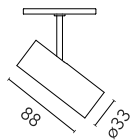

Electrical

Voltage (V)	24.00	Insulation class	III
Dimmable	Yes		
Driver	Remote		
Driver type	FLOS smart control, Electronic dimmable CASAMBI		
Emergency	Without