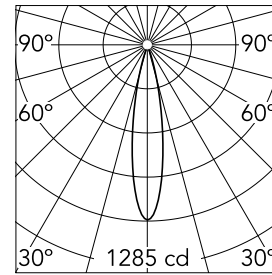

### Main specifications

<b>Number of heads</b>	1	<b>Net lumen (lm)</b>	193
<b>Lamp category</b>	LED	<b>Mountings</b>	Track
<b>Power (W)</b>	5.5W	<b>Environment</b>	Indoor
<b>CCT (K)</b>	3000K		
<b>CRI</b>	90		

### Optical

<b>Lighting type</b>	Direct
<b>LED type</b>	Power LED
<b>Light distribution</b>	Symmetric
<b>Optical type</b>	Medium
<b>Beam angle (°)</b>	20
<b>Beam angle C90-270 (°)</b>	20

Beam Angle: 20°		
h(m)	E(lx)	D(m)
1	1285	0.35
2	321	0.70
3	143	1.06
4	80	1.41
5	51	1.76

### Physical

<b>Color</b>	White	<b>Spot diameter (mm)</b>	33
<b>Orientation</b>	Adjustable	<b>Length (mm)</b>	33
<b>Weight (kg)</b>	0.11		
<b>Tilt (°)</b>	90		
<b>Rotation (°)</b>	360		