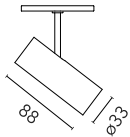

Electrical

Voltage (V)	24.00	Insulation class	III
Dimmable	Yes		
Driver	Remote		
Driver type	FLOS smart control, Electronic dimmable CASAMBI		
Emergency	Without