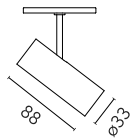

Main specifications

Number of heads	1	Net lumen (lm)	193
Lamp category	LED	Mountings	Track
Power (W)	5.5W	Environment	Indoor dry location
CCT (K)	3000K		
CRI	90		

Optical

Lighting type	Direct
LED type	Power LED
Light distribution	Symmetric
Optical type	Medium
Beam angle (°)	20
Beam angle C90-270 (°)	20

Physical

Color	Deep Brown	Spot diameter (mm)	33
Orientation	Adjustable	Length (mm)	33
Weight (kg)	0.11		
Tilt (°)	90		
Rotation (°)	360		

Note

Accessories included (honeycomb and screening crosspiece). The control system with the Casambi version of light fixtures is directly and individually regulated wirelessly using the application FLOS Control® powered by Casambi. Other types of regulation are broadcast (all lights are regulated at the same time)