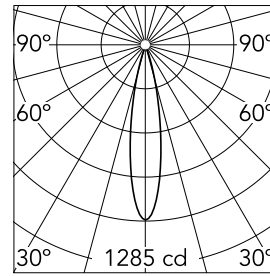

Main specifications

Number of heads	1	Net lumen (lm)	193
Lamp category	LED	Mountings	Track
Power (W)	5.5W	Environment	Indoor dry location
CCT (K)	3000K		
CRI	90		

Optical

Lighting type	Direct
LED type	Power LED
Light distribution	Symmetric
Optical type	Medium
Beam angle (°)	20
Beam angle C90-270 (°)	20

Physical

Color	Deep Brown	Spot diameter (mm)	33
Orientation	Adjustable	Length (mm)	33
Weight (kg)	0.11		
Tilt (°)	90		
Rotation (°)	360		

Note

Accessories included (honeycomb and screening crosspiece). The control system with the Casambi version of light fixtures is directly and individually regulated wirelessly using the application FLOS Control® powered by Casambi. Other types of regulation are broadcast (all lights are regulated at the same time)