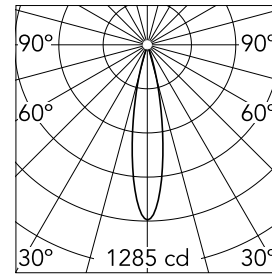

### Main specifications

Number of heads	1	Net lumen (lm)	193
Lamp category	LED	Mountings	Track
Power (W)	5.5W	Environment	Indoor
CCT (K)	3000K		
CRI	90		

### Optical

Lighting type	Direct
LED type	Power LED
Light distribution	Symmetric
Optical type	Medium
Beam angle (°)	20
Beam angle C90-270 (°)	20

Beam Angle:	20°		
	h(m)	E(lx)	D(m)
1	1285	0.35	
2	321	0.70	
3	143	1.06	
4	80	1.41	
5	51	1.76	

### Physical

Color	Deep Brown	Spot diameter (mm)	33
Orientation	Adjustable	Length (mm)	33
Weight (kg)	0.11		
Tilt (°)	90		
Rotation (°)	360		