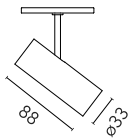

### Main specifications

Number of heads	1	Net lumen (lm)	193
Lamp category	LED	Mountings	Track
Power (W)	5.5W	Environment	Indoor
CCT (K)	3000K		
CRI	90		

### Physical

Color	Deep Brown	Spot diameter (mm)	33
Orientation	Adjustable	Length (mm)	33
Weight (kg)	0.11		
Tilt (°)	90		
Rotation (°)	360		