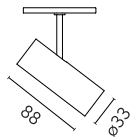

Main specifications

Number of heads	1	Net lumen (lm)	193
Lamp category	LED	Mountings	Track
Power (W)	5.5W	Environment	Indoor dry location
CCT (K)	3000K		
CRI	90		

Optical

Lighting type	Direct
LED type	Power LED
Light distribution	Symmetric
Optical type	Medium
Beam angle (°)	20
Beam angle C90-270 (°)	20

Physical

Color	Black	Spot diameter (mm)	33
Orientation	Adjustable	Length (mm)	33
Weight (kg)	0.11		
Tilt (°)	90		
Rotation (°)	360		

Note

Accessories included (honeycomb and screening crosspiece). The control system with the Casambi version of light fixtures is directly and individually regulated wirelessly using the application FLOS Control® powered by Casambi. Other types of regulation are broadcast (all lights are regulated at the same time)