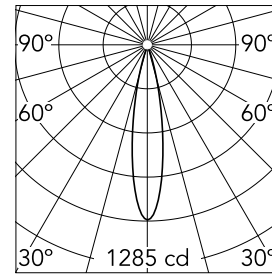

Main specifications

Number of heads	1	Net lumen (lm)	193
Lamp category	LED	Mountings	Track
Power (W)	5.5W	Environment	Indoor dry location
CCT (K)	3000K		
CRI	90		

Optical

Lighting type	Direct
LED type	Power LED
Light distribution	Symmetric
Optical type	Medium
Beam angle (°)	20
Beam angle C90-270 (°)	20

Physical

Color	Black	Spot diameter (mm)	33
Orientation	Adjustable	Length (mm)	33
Weight (kg)	0.11		
Tilt (°)	90		
Rotation (°)	360		

Note

Accessories included (honeycomb and screening crosspiece). The control system with the Casambi version of light fixtures is directly and individually regulated wirelessly using the application FLOS Control® powered by Casambi. Other types of regulation are broadcast (all lights are regulated at the same time)