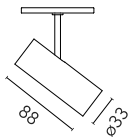

Main specifications

| | | | |
|-----------------|-------|----------------|---------------------|
| Number of heads | 1 | Net lumen (lm) | 169 |
| Lamp category | LED | Mountings | Track |
| Power (W) | 4.0W | Environment | Indoor dry location |
| CCT (K) | 3000K | | |
| CRI | 90 | | |

| | | | |
|-------------|------|-------|------|
| Beam Angle: | 20° | | |
| | h(m) | E(lx) | D(m) |
| 1 | 1124 | 0.35 | |
| 2 | 281 | 0.70 | |
| 3 | 125 | 1.06 | |
| 4 | 70 | 1.41 | |
| 5 | 45 | 1.76 | |

Physical

| | | | |
|--------------|------------|--------------------|----|
| Color | Chrome | Spot diameter (mm) | 33 |
| Orientation | Adjustable | Length (mm) | 33 |
| Weight (kg) | 0.11 | | |
| Tilt (°) | 90 | | |
| Rotation (°) | 360 | | |