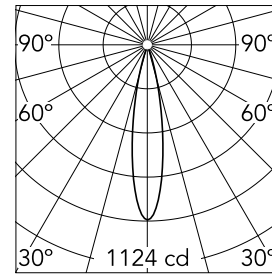

Main specifications

| | | | |
|-----------------|-------|----------------|---------------------|
| Number of heads | 1 | Net lumen (lm) | 169 |
| Lamp category | LED | Mountings | Track |
| Power (W) | 4.0W | Environment | Indoor dry location |
| CCT (K) | 3000K | | |
| CRI | 90 | | |

Optical

| | |
|------------------------|-----------|
| Lighting type | Direct |
| LED type | Power LED |
| Light distribution | Symmetric |
| Optical type | Medium |
| Beam angle (°) | 20 |
| Beam angle C90-270 (°) | 20 |

| | | | |
|-------------|------|-------|------|
| Beam Angle: | 20° | | |
| | h(m) | E(lx) | D(m) |
| 1 | 1124 | 0.35 | |
| 2 | 281 | 0.70 | |
| 3 | 125 | 1.06 | |
| 4 | 70 | 1.41 | |
| 5 | 45 | 1.76 | |

Physical

| | | | |
|--------------|------------|--------------------|----|
| Color | Chrome | Spot diameter (mm) | 33 |
| Orientation | Adjustable | Length (mm) | 33 |
| Weight (kg) | 0.11 | | |
| Tilt (°) | 90 | | |
| Rotation (°) | 360 | | |