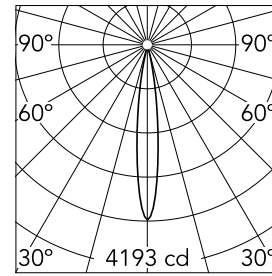

Main specifications

Number of heads	1	Net lumen (lm)	314
Lamp category	LED	Mountings	Track
Power (W)	5.5W	Environment	Indoor dry location
CCT (K)	3000K		
CRI	90		

Optical

Lighting type	Direct
LED type	Power LED
Light distribution	Symmetric
Optical type	Spot
Beam angle (°)	14
Beam angle C90-270 (°)	14

Physical

Color	Deep Brown	Spot diameter (mm)	33
Orientation	Adjustable	Length (mm)	33
Weight (kg)	0.11		
Tilt (°)	90		
Rotation (°)	360		

Note

Accessories included (honeycomb and screening crosspiece). The control system with the Casambi version of light fixtures is directly and individually regulated wirelessly using the application FLOS Control® powered by Casambi. Other types of regulation are broadcast (all lights are regulated at the same time)