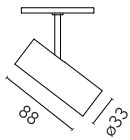

Main specifications

Number of heads	1	Net lumen (lm)	314
Lamp category	LED	Mountings	Track
Power (W)	5.5W	Environment	Indoor dry location
CCT (K)	3000K		
CRI	90		

Optical

Lighting type	Direct
LED type	Power LED
Light distribution	Symmetric
Optical type	Spot
Beam angle (°)	14
Beam angle C90-270 (°)	14

Physical

Color	Deep Brown	Spot diameter (mm)	33
Orientation	Adjustable	Length (mm)	33
Weight (kg)	0.11		
Tilt (°)	90		
Rotation (°)	360		

Note

Accessories included (honeycomb and screening crosspiece). The control system with the Casambi version of light fixtures is directly and individually regulated wirelessly using the application FLOS Control® powered by Casambi. Other types of regulation are broadcast (all lights are regulated at the same time)