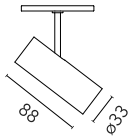

Main specifications

Number of heads	1	Net lumen (lm)	186
Lamp category	LED	Mountings	Track
Power (W)	5.5W	Environment	Indoor dry location
CCT (K)	2700K		
CRI	90		

Optical

Lighting type	Direct
LED type	Power LED
Light distribution	Symmetric
Optical type	Medium
Beam angle (°)	20
Beam angle C90-270 (°)	20

Beam Angle:	20°		
h(m)	E(lx)	D(m)	
1	1238	0.35	
2	310	0.70	
3	138	1.06	
4	77	1.41	
5	50	1.76	

Luminous flux luminaire
186 lm

Electrical

Voltage (V)	24	Insulation class	III
Dimmable	Yes		
Driver	Remote excluded		
Driver type	Non Dimmable, Dimmable, Casambi, Dimmable 1-10V, Dimmable DALI 1		
Emergency	Without		

Physical

Color	White	Spot diameter (mm)	33
Orientation	Adjustable	Length (mm)	33
Weight (kg)	0.11		
Tilt (°)	90		
Rotation (°)	360		

Note

Accessories included (honeycomb and screening crosspiece).