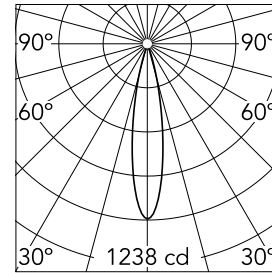

Main specifications

Number of heads	1	Net lumen (lm)	186
Lamp category	LED	Mountings	Track
Power (W)	5.5W	Environment	Indoor dry location
CCT (K)	2700K		
CRI	90		

Optical

Lighting type	Direct
LED type	Power LED
Light distribution	Symmetric
Optical type	Medium
Beam angle (°)	20
Beam angle C90-270 (°)	20

Physical

Color	White	Spot diameter (mm)	33
Orientation	Adjustable	Length (mm)	33
Weight (kg)	0.11		
Tilt (°)	90		
Rotation (°)	360		

Note

Accessories included (honeycomb and screening crosspiece).