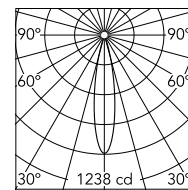

### Main specifications

<b>Number of heads</b>	1	<b>Net lumen (lm)</b>	186
<b>Lamp category</b>	LED	<b>Mountings</b>	Track
<b>Power</b>	5.5W	<b>Environment</b>	Indoor
<b>CCT</b>	2700K		
<b>CRI</b>	90		

### Optical

<b>Lighting type</b>	Direct
<b>LED type</b>	Power LED
<b>Light distribution</b>	Symmetric
<b>Optical type</b>	Medium
<b>Beam angle (°)</b>	20
<b>Beam angle C90-270 (°)</b>	20

Beam Angle: 20°		
h(m)	E(lx)	D(m)
1	1238	0.35
2	310	0.70
3	138	1.06
4	77	1.41
5	50	1.76

### Physical

<b>Color</b>	White	<b>Spot diameter (mm)</b>	33
<b>Orientation</b>	Adjustable	<b>Length (mm)</b>	33
<b>Weight (kg)</b>	0.11		
<b>Tilt (°)</b>	90		
<b>Rotation (°)</b>	360		