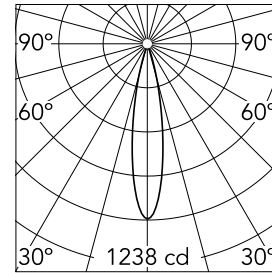

Main specifications

Number of heads	1	Net lumen (lm)	186
Lamp category	LED	Mountings	Track
Power (W)	5.5W	Environment	Indoor
CCT (K)	2700K		
CRI	90		

Optical

Lighting type	Direct
LED type	Power LED
Light distribution	Symmetric
Optical type	Medium
Beam angle (°)	20
Beam angle C90-270 (°)	20

Physical

Color	White	Spot diameter (mm)	33
Orientation	Adjustable	Length (mm)	33
Weight (kg)	0.11		
Tilt (°)	90		
Rotation (°)	360		

Note

Accessories included (honeycomb and screening crosspiece).