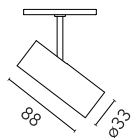

Electrical

Voltage (V)	24.00	Emergency	Without
Lamp holder	LED	Insulation class	III
Dimmable	Yes		
Driver	Remote		
Driver type	Electronic, Electronic dimmable CASAMBI, Electronic dimmable push, Electronic dimmable 1-10V, Electronic dimmable DALI