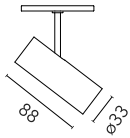

Find Me 1

■ 09.3813.14A - Black

LED accent lighting module to be installed in the Zero Track system. Incorporated DC/DC electronic converter. Module regulated via Casambi driver, 1–10-V or DALI in broadcast mode. To individually control the lights, select integrated Casambi versions.

Main specifications

Number of heads	1	Net lumen (lm)	186
Lamp category	LED	Mountings	Track
Power (W)	5.5W	Environment	Indoor dry location
CCT (K)	2700K		
CRI	90		

Optical

Lighting type	Direct
LED type	Power LED
Light distribution	Symmetric
Optical type	Medium
Beam angle (°)	20
Beam angle C90-270 (°)	20

Beam Angle: 20°

Luminous flux luminaire
186 lm

Electrical

Voltage (V)	24	Insulation class	III
Dimmable	Yes		
Driver	Remote excluded		
Driver type	Non Dimmable, Dimmable, Casambi, Dimmable 1-10V, Dimmable DALI 1		
Emergency	Without		

Physical

Color	Black	Spot diameter (mm)	33
Orientation	Adjustable	Length (mm)	33
Weight (kg)	0.11		
Tilt (°)	90		
Rotation (°)	360		

Note

Accessories included (honeycomb and screening crosspiece).