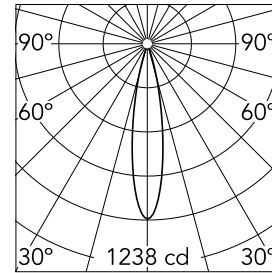

Optical

Lighting type	Direct
LED type	Power LED
Light distribution	Symmetric
Optical type	Medium
Beam angle (°)	20
Beam angle C90-270 (°)	20