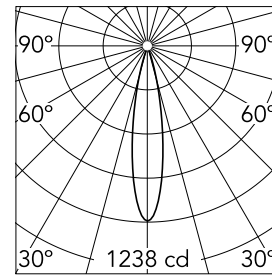

Main specifications

Number of heads	1	Net lumen (lm)	186
Lamp category	LED	Mountings	Track
Power (W)	5.5W	Environment	Indoor
CCT (K)	2700K		
CRI	90		

Optical

Lighting type	Direct
LED type	Power LED
Light distribution	Symmetric
Optical type	Medium
Beam angle (°)	20
Beam angle C90-270 (°)	20

Certification / Marking

Physical

Color	Black	Spot diameter (mm)	33
Orientation	Adjustable	Length (mm)	33
Weight (kg)	0.11		
Tilt (°)	90		
Rotation (°)	360		

Note

Accessories included (honeycomb and screening crosspiece).