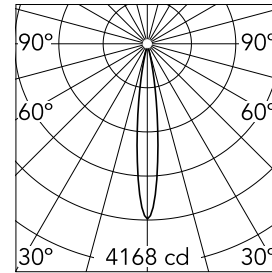

### Main specifications

<b>Number of heads</b>	1	<b>Net lumen (lm)</b>	309
<b>Lamp category</b>	LED	<b>Mountings</b>	Track
<b>Power (W)</b>	5.5W	<b>Environment</b>	Indoor dry location
<b>CCT (K)</b>	2700K		
<b>CRI</b>	90		

### Optical

<b>Lighting type</b>	Direct
<b>LED type</b>	Power LED
<b>Light distribution</b>	Symmetric
<b>Optical type</b>	Spot
<b>Beam angle (°)</b>	14
<b>Beam angle C90-270 (°)</b>	14

<b>Beam Angle:</b>	14°		
<b>h(m)</b>	<b>E(lx)</b>	<b>D(m)</b>	
1	4168	0.24	
2	1042	0.48	
3	463	0.72	
4	261	0.95	
5	167	1.19	

### Physical

<b>Color</b>	Bronze	<b>Spot diameter (mm)</b>	33
<b>Orientation</b>	Adjustable	<b>Length (mm)</b>	33
<b>Weight (kg)</b>	0.11		
<b>Tilt (°)</b>	90		
<b>Rotation (°)</b>	360		