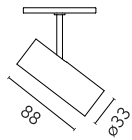

Find Me 1

09.3812.CZA - Bronze

LED accent lighting module to be installed in the Zero Track system. Incorporated DC/DC electronic converter. Module regulated via Casambi driver, 1–10-V or DALI in broadcast mode. To individually control the lights, select integrated Casambi versions.

Main specifications

Number of heads	1	Net lumen (lm)	309
Lamp category	LED	Mountings	Track
Power (W)	5.5W	Environment	Indoor dry location
CCT (K)	2700K		
CRI	90		

Optical

Lighting type	Direct
LED type	Power LED
Light distribution	Symmetric
Optical type	Spot
Beam angle (°)	14
Beam angle C90-270 (°)	14

Beam Angle:	14°		
h(m)	E(lx)	D(m)	
1	4168	0.24	
2	1042	0.48	
3	463	0.72	
4	261	0.95	
5	167	1.19	

Luminous flux luminaire
309 lm

Electrical

Voltage (V)	24	Insulation class	III
Dimmable	Yes		
Driver	Remote excluded		
Driver type	Non Dimmable, Dimmable Casambi, Dimmable 1-10V, Dimmable DALI 1		
Emergency	Without		

Physical

Color	Bronze	Spot diameter (mm)	33
Orientation	Adjustable	Length (mm)	33
Weight (kg)	0.11		
Tilt (°)	90		
Rotation (°)	360		

Note

Accessories included (honeycomb and screening crosspiece).