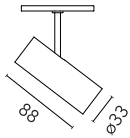

Find Me 1

■ 09.3812.14A - Black

LED accent lighting module to be installed in the Zero Track system. Incorporated DC/DC electronic converter. Module regulated via Casambi driver, 1–10-V or DALI in broadcast mode. To individually control the lights, select integrated Casambi versions.

Main specifications

Number of heads	1	Net lumen (lm)	309
Lamp category	LED	Mountings	Track
Power (W)	5.5W	Environment	Indoor dry location
CCT (K)	2700K		
CRI	90		

Optical

Lighting type	Direct
LED type	Power LED
Light distribution	Symmetric
Optical type	Spot
Beam angle (°)	14
Beam angle C90-270 (°)	14

Beam Angle: 14°

Luminous flux luminaire
309 lm

Electrical

Voltage (V)	24	Insulation class	III
Dimmable	Yes		
Driver	Remote excluded		
Driver type	Non Dimmable, Dimmable, Casambi, Dimmable 1-10V, Dimmable DALI 1		
Emergency	Without		

Physical

Color	Black	Spot diameter (mm)	33
Orientation	Adjustable	Length (mm)	33
Weight (kg)	0.11		
Tilt (°)	90		
Rotation (°)	360		

Note

Accessories included (honeycomb and screening crosspiece).