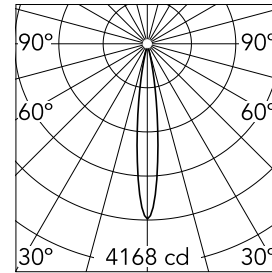

Optical

Lighting type	Direct
LED type	Power LED
Light distribution	Symmetric
Optical type	Spot
Beam angle (°)	14
Beam angle C90-270 (°)	14