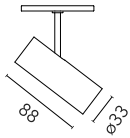

Find Me 1

09.3811.CZA - Bronze

LED accent lighting module to be installed in the Zero Track system. Incorporated DC/DC electronic converter. Module regulated via Casambi driver, 1–10-V or DALI in broadcast mode. To individually control the lights, select integrated Casambi versions.

Main specifications

Number of heads	1	Net lumen (lm)	193
Lamp category	LED	Mountings	Track
Power (W)	5.5W	Environment	Indoor dry location
CCT (K)	3000K		
CRI	90		

Optical

Lighting type	Direct
LED type	Power LED
Light distribution	Symmetric
Optical type	Medium
Beam angle (°)	20
Beam angle C90-270 (°)	20

Beam Angle: 20°

Luminous flux luminaire
193 lm

Electrical

Voltage (V)	24	Insulation class	III
Dimmable	Yes		
Driver	Remote excluded		
Driver type	Non Dimmable, Dimmable Casambi, Dimmable 1-10V, Dimmable DALI 1		
Emergency	Without		

Physical

Color	Bronze	Spot diameter (mm)	33
Orientation	Adjustable	Length (mm)	33
Weight (kg)	0.11		
Tilt (°)	90		
Rotation (°)	360		

Note

Accessories included (honeycomb and screening crosspiece).