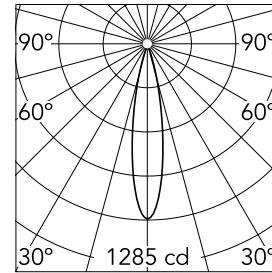

### Main specifications

<b>Number of heads</b>	1	<b>Net lumen (lm)</b>	193
<b>Lamp category</b>	LED	<b>Mountings</b>	Track
<b>Power (W)</b>	5.5W	<b>Environment</b>	Indoor dry location
<b>CCT (K)</b>	3000K		
<b>CRI</b>	90		

### Optical

<b>Lighting type</b>	Direct
<b>LED type</b>	Power LED
<b>Light distribution</b>	Symmetric
<b>Optical type</b>	Medium
<b>Beam angle (°)</b>	20
<b>Beam angle C90-270 (°)</b>	20

<b>Beam Angle:</b>	20°		
<b>h(m)</b>	<b>E(lx)</b>	<b>D(m)</b>	
1	1285	0.35	
2	321	0.70	
3	143	1.06	
4	80	1.41	
5	51	1.76	

### Physical

<b>Color</b>	White	<b>Spot diameter (mm)</b>	33
<b>Orientation</b>	Adjustable	<b>Length (mm)</b>	33
<b>Weight (kg)</b>	0.11		
<b>Tilt (°)</b>	90		
<b>Rotation (°)</b>	360		