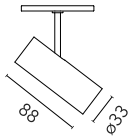

Find Me 1

09.3811.40A - White

LED accent lighting module to be installed in the Zero Track system. Incorporated DC/DC electronic converter. Module regulated via Casambi driver, 1–10-V or DALI in broadcast mode. To individually control the lights, select integrated Casambi versions.

Main specifications

Number of heads	1	Net lumen (lm)	193
Lamp category	LED	Mountings	Track
Power (W)	5.5W	Environment	Indoor dry location
CCT (K)	3000K		
CRI	90		

Optical

Lighting type	Direct
LED type	Power LED
Light distribution	Symmetric
Optical type	Medium
Beam angle (°)	20
Beam angle C90-270 (°)	20

Beam Angle:	20°		
h(m)	E(lx)	D(m)	
1	1285	0.35	
2	321	0.70	
3	143	1.06	
4	80	1.41	
5	51	1.76	

Luminous flux luminaire
193 lm

Electrical

Voltage (V)	24	Insulation class	III
Dimmable	Yes		
Driver	Remote excluded		
Driver type	Non Dimmable, Dimmable Casambi, Dimmable 1-10V, Dimmable DALI 1		
Emergency	Without		

Physical

Color	White	Spot diameter (mm)	33
Orientation	Adjustable	Length (mm)	33
Weight (kg)	0.11		
Tilt (°)	90		
Rotation (°)	360		

Note

Accessories included (honeycomb and screening crosspiece).