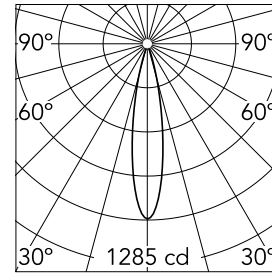

Optical

Lighting type	Direct
LED type	Power LED
Light distribution	Symmetric
Optical type	Medium
Beam angle (°)	20
Beam angle C90-270 (°)	20