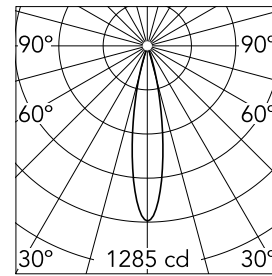

Main specifications

Number of heads	1	Net lumen (lm)	193
Lamp category	LED	Mountings	Track
Power (W)	5.5W	Environment	Indoor
CCT (K)	3000K		
CRI	90		

Optical

Lighting type	Direct
LED type	Power LED
Light distribution	Symmetric
Optical type	Medium
Beam angle (°)	20
Beam angle C90-270 (°)	20

Certification / Marking

Physical

Color	Deep Brown	Spot diameter (mm)	33
Orientation	Adjustable	Length (mm)	33
Weight (kg)	0.11		
Tilt (°)	90		
Rotation (°)	360		

Note

Accessories included (honeycomb and screening crosspiece).