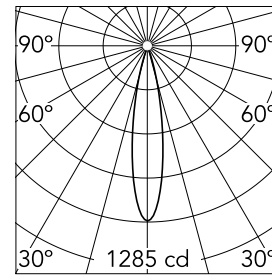

Main specifications

Number of heads	1	Net lumen (lm)	193
Lamp category	LED	Mountings	Track
Power (W)	5.5W	Environment	Indoor dry location
CCT (K)	3000K		
CRI	90		

Optical

Lighting type	Direct
LED type	Power LED
Light distribution	Symmetric
Optical type	Medium
Beam angle (°)	20
Beam angle C90-270 (°)	20

Physical

Color	Black	Spot diameter (mm)	33
Orientation	Adjustable	Length (mm)	33
Weight (kg)	0.11		
Tilt (°)	90		
Rotation (°)	360		

Note

Accessories included (honeycomb and screening crosspiece).