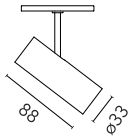

Find Me 1

■ **09.3811.06A - Chrome**

LED accent lighting module to be installed in the Zero Track system. Incorporated DC/DC electronic converter. Module regulated via Casambi driver, 1–10-V or DALI in broadcast mode. To individually control the lights, select integrated Casambi versions.

Main specifications

Number of heads	1	Net lumen (lm)	193
Lamp category	LED	Mountings	Track
Power (W)	5.5W	Environment	Indoor dry location
CCT (K)	3000K		
CRI	90		

Optical

Lighting type	Direct
LED type	Power LED
Light distribution	Symmetric
Optical type	Medium
Beam angle (°)	20
Beam angle C90-270 (°)	20

Beam Angle:	20°		
h(m)	E(lx)	D(m)	
1	1285	0.35	
2	321	0.70	
3	143	1.06	
4	80	1.41	
5	51	1.76	

Luminous flux luminaire
193 lm

Electrical

Voltage (V)	24	Insulation class	III
Dimmable	Yes		
Driver	Remote excluded		
Driver type	Non Dimmable, Dimmable Casambi, Dimmable 1-10V, Dimmable DALI 1		
Emergency	Without		

Physical

Color	Chrome	Spot diameter (mm)	33
Orientation	Adjustable	Length (mm)	33
Weight (kg)	0.11		
Tilt (°)	90		
Rotation (°)	360		

Note

Accessories included (honeycomb and screening crosspiece).