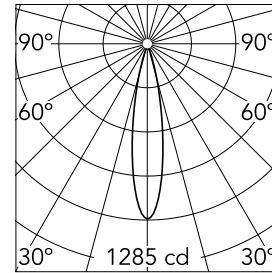

### Main specifications

<b>Number of heads</b>	1	<b>Net lumen (lm)</b>	193
<b>Lamp category</b>	LED	<b>Mountings</b>	Track
<b>Power (W)</b>	5.5W	<b>Environment</b>	Indoor dry location
<b>CCT (K)</b>	3000K		
<b>CRI</b>	90		

### Optical

<b>Lighting type</b>	Direct
<b>LED type</b>	Power LED
<b>Light distribution</b>	Symmetric
<b>Optical type</b>	Medium
<b>Beam angle (°)</b>	20
<b>Beam angle C90-270 (°)</b>	20

<b>Beam Angle:</b>	20°		
<b>h(m)</b>	<b>E(lx)</b>	<b>D(m)</b>	
1	1285	0.35	
2	321	0.70	
3	143	1.06	
4	80	1.41	
5	51	1.76	

### Physical

<b>Color</b>	Chrome	<b>Spot diameter (mm)</b>	33
<b>Orientation</b>	Adjustable	<b>Length (mm)</b>	33
<b>Weight (kg)</b>	0.11		
<b>Tilt (°)</b>	90		
<b>Rotation (°)</b>	360		