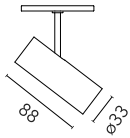

Main specifications

Number of heads	1	Net lumen (lm)	314
Lamp category	LED	Mountings	Track
Power (W)	5.5W	Environment	Indoor dry location
CCT (K)	3000K		
CRI	90		

Optical

Lighting type	Direct
LED type	Power LED
Light distribution	Symmetric
Optical type	Spot
Beam angle (°)	14
Beam angle C90-270 (°)	14

Beam Angle: 14°

h(m)	E(lx)	D(m)
1	4193	0.24
2	1048	0.49
3	466	0.73
4	262	0.97
5	168	1.21

Luminous flux luminaire
314 lm

Electrical

Voltage (V)	24	Insulation class	III
Dimmable	Yes		
Driver	Remote excluded		
Driver type	Non Dimmable, Dimmable, Casambi, Dimmable 1-10V, Dimmable DALI 1		
Emergency	Without		

Physical

Color	Bronze	Spot diameter (mm)	33
Orientation	Adjustable	Length (mm)	33
Weight (kg)	0.11		
Tilt (°)	90		
Rotation (°)	360		

Note

Accessories included (honeycomb and screening crosspiece).