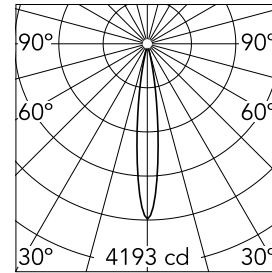

Main specifications

Number of heads	1	Net lumen (lm)	314
Lamp category	LED	Mountings	Track
Power (W)	5.5W	Environment	Indoor dry location
CCT (K)	3000K		
CRI	90		

Optical

Lighting type	Direct
LED type	Power LED
Light distribution	Symmetric
Optical type	Spot
Beam angle (°)	14
Beam angle C90-270 (°)	14

Physical

Color	Bronze	Spot diameter (mm)	33
Orientation	Adjustable	Length (mm)	33
Weight (kg)	0.11		
Tilt (°)	90		
Rotation (°)	360		

Note

Accessories included (honeycomb and screening crosspiece).