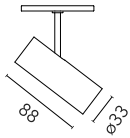

Find Me 1

09.3810.40A - White

LED accent lighting module to be installed in the Zero Track system. Incorporated DC/DC electronic converter. Module regulated via Casambi driver, 1-10-V or DALI in broadcast mode. To individually control the lights, select integrated Casambi versions.

Main specifications

Number of heads	1	Net lumen (lm)	314
Lamp category	LED	Mountings	Track
Power (W)	5.5W	Environment	Indoor dry location
CCT (K)	3000K		
CRI	90		

Optical

Lighting type	Direct
LED type	Power LED
Light distribution	Symmetric
Optical type	Spot
Beam angle (°)	14
Beam angle C90-270 (°)	14

Beam Angle: 14°

Luminous flux luminaire
314 lm

Electrical

Voltage (V)	24	Insulation class	III
Dimmable	Yes		
Driver	Remote excluded		
Driver type	Non Dimmable, Dimmable, Casambi, Dimmable 1-10V, Dimmable DALI 1		
Emergency	Without		

Physical

Color	White	Spot diameter (mm)	33
Orientation	Adjustable	Length (mm)	33
Weight (kg)	0.11		
Tilt (°)	90		
Rotation (°)	360		

Note

Accessories included (honeycomb and screening crosspiece).