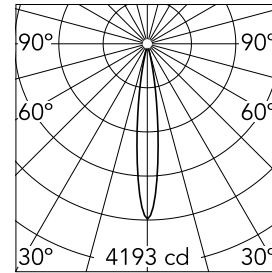

Optical

Lighting type	Direct
LED type	Power LED
Light distribution	Symmetric
Optical type	Spot
Beam angle (°)	14
Beam angle C90-270 (°)	14