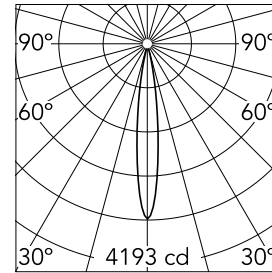

Main specifications

Number of heads	1	Net lumen (lm)	314
Lamp category	LED	Mountings	Track
Power (W)	5.5W	Environment	Indoor
CCT (K)	3000K		
CRI	90		

Optical

Lighting type	Direct
LED type	Power LED
Light distribution	Symmetric
Optical type	Spot
Beam angle (°)	13
Beam angle C90-270 (°)	13

Physical

Color	Black	Spot diameter (mm)	33
Orientation	Adjustable	Length (mm)	33
Weight (kg)	0.11		
Tilt (°)	90		
Rotation (°)	360		

Note

Accessories included (honeycomb and screening crosspiece).