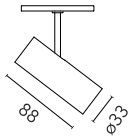

Main specifications

Number of heads	1	Net lumen (lm)	314
Lamp category	LED	Mountings	Track
Power (W)	5.5W	Environment	Indoor
CCT (K)	3000K		
CRI	90		

Optical

Lighting type	Direct
LED type	Power LED
Light distribution	Symmetric
Optical type	Spot
Beam angle (°)	13
Beam angle C90-270 (°)	13

Beam Angle: 14°

h(m)	E(lx)	D(m)
1	4193	0.24
2	1048	0.49
3	466	0.73
4	262	0.97
5	168	1.21

Luminous flux luminaire
314 lm

Electrical

Voltage (V)	24.00	Insulation class	III
Dimmable	Yes		
Driver	Remote		
Driver type	Electronic, Electronic dimmable CASAMBI, Electronic dimmable 1-10V, Electronic dimmable DALI		
Emergency	Without		

Physical

Color	Black	Spot diameter (mm)	33
Orientation	Adjustable	Length (mm)	33
Weight (kg)	0.11		
Tilt (°)	90		
Rotation (°)	360		

Note

Accessories included (honeycomb and screening crosspiece).