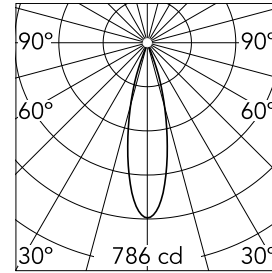

### Main specifications

<b>Number of heads</b>	1	<b>Net lumen (lm)</b>	170
<b>Lamp category</b>	LED	<b>Mountings</b>	Ceiling recessed
<b>Power (W)</b>	3W	<b>Environment</b>	Indoor dry location
<b>CCT (K)</b>	2700K		
<b>CRI</b>	90		

### Optical

<b>Lighting type</b>	Direct
<b>LED type</b>	Power LED
<b>Light distribution</b>	Symmetric
<b>Optical type</b>	Medium
<b>Beam angle (°)</b>	26
<b>Beam angle C90-270 (°)</b>	26

<b>Beam Angle:</b>	26°		
	<b>h(m)</b>	<b>E(lx)</b>	<b>D(m)</b>
1	786	0.45	
2	197	0.91	
3	87	1.36	
4	49	1.82	
5	31	2.27	

### Physical

<b>Color</b>	Black	<b>Rotation (°)</b>	360
<b>Orientation</b>	Adjustable	<b>Spot diameter (mm)</b>	24
<b>Recessed depth (mm)</b>	118		
<b>Weight (kg)</b>	0.14		
<b>Tilt (°)</b>	70		