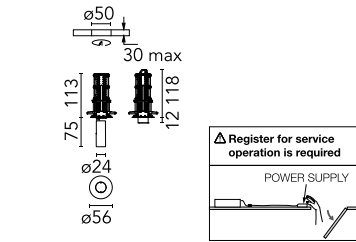

Find Me 0 Mono Point (Trim/No Trim)

■ 09.3781.14A - Black

Recessed adjustable luminaire for indoor application. Remote power supply 250 mA not included.

Main specifications

Number of heads	1	Net lumen (lm)	170
Lamp category	LED	Mountings	Ceiling recessed
Power (W)	3W	Environment	Indoor dry location
CCT (K)	2700K		
CRI	90		

Optical

Lighting type	Direct
LED type	Power LED
Light distribution	Symmetric
Optical type	Medium
Beam angle (°)	26
Beam angle C90-270 (°)	26

Beam Angle:	26°		
	h(m)	E(lx)	D(m)
1	786	0.45	
2	197	0.91	
3	87	1.36	
4	49	1.82	
5	31	2.27	

Luminous flux luminaire
170 lm (EXTREME CUT OFF)

Electrical

Voltage (V)	12	Emergency	Without
Current (mA)	250	Insulation class	III
Dimmable	Yes		
Driver	Remote excluded		
Driver type	Non Dimmable, Dimmable DALI 2, Dimmable 0-10V, Dimmable Casambi, Dimmable DALI 1, Mains Cut Dimming		

Physical

Color	Black	Rotation (°)	360
Orientation	Adjustable	Spot diameter (mm)	24
Recessed depth (mm)	118		
Weight (kg)	0.14		
Tilt (°)	70		

Note

Accessories included (honeycomb and screening crosspiece). Remote power supply to be installed in an accessible place. It is not recommended to use dimmable drivers of several brands due to the specific dimming curves of each brand. To use only one driver for various spots, connect the spots in series.