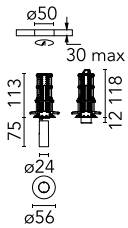

Register for service operation is required

POWER SUPPLY