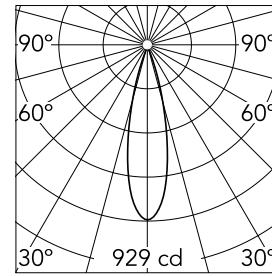

Main specifications

| | | | |
|-----------------|-------|----------------|---------------------|
| Number of heads | 1 | Net lumen (lm) | 179 |
| Lamp category | LED | Mountings | Track |
| Power (W) | 3.5W | Environment | Indoor dry location |
| CCT (K) | 2700K | | |
| CRI | 90 | | |

Optical

| | |
|------------------------|-----------|
| Lighting type | Direct |
| LED type | Power LED |
| Light distribution | Symmetric |
| Optical type | Medium |
| Beam angle (°) | 25 |
| Beam angle C90-270 (°) | 25 |

| | | | |
|-------------|------|-------|------|
| Beam Angle: | 25° | | |
| | h(m) | E(lx) | D(m) |
| 1 | 929 | 0.45 | |
| 2 | 232 | 0.89 | |
| 3 | 103 | 1.34 | |
| 4 | 58 | 1.79 | |
| 5 | 37 | 2.23 | |

Physical

| | | | |
|--------------|------------|--------------------|----|
| Color | Black | Spot diameter (mm) | 24 |
| Orientation | Adjustable | Length (mm) | 24 |
| Weight (kg) | 0.06 | | |
| Tilt (°) | 90 | | |
| Rotation (°) | 360 | | |