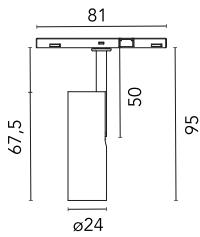

Main specifications

| | | | |
|-----------------|-------|----------------|---------------------|
| Number of heads | 1 | Net lumen (lm) | 179 |
| Lamp category | LED | Mountings | Track |
| Power (W) | 3.5W | Environment | Indoor dry location |
| CCT (K) | 2700K | | |
| CRI | 90 | | |

| | | | |
|-------------|------|-------|------|
| Beam Angle: | 25° | | |
| | h(m) | E(lx) | D(m) |
| 1 | 929 | 0.45 | |
| 2 | 232 | 0.89 | |
| 3 | 103 | 1.34 | |
| 4 | 58 | 1.79 | |
| 5 | 37 | 2.23 | |

Physical

| | | | |
|--------------|------------|--------------------|----|
| Color | Black | Spot diameter (mm) | 24 |
| Orientation | Adjustable | Length (mm) | 24 |
| Weight (kg) | 0.06 | | |
| Tilt (°) | 90 | | |
| Rotation (°) | 360 | | |