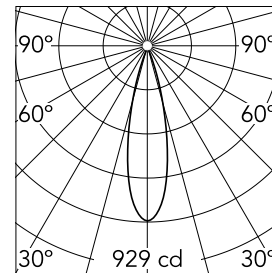

### Main specifications

<b>Number of heads</b>	1	<b>Net lumen (lm)</b>	179
<b>Lamp category</b>	LED	<b>Mountings</b>	Track
<b>Power (W)</b>	3.5W	<b>Environment</b>	Indoor dry location
<b>CCT (K)</b>	2700K		
<b>CRI</b>	90		

### Optical

<b>Lighting type</b>	Direct
<b>LED type</b>	Power LED
<b>Light distribution</b>	Symmetric
<b>Optical type</b>	Medium
<b>Beam angle (°)</b>	25
<b>Beam angle C90-270 (°)</b>	25

<b>Beam Angle:</b>	25°		
<b>h(m)</b>	<b>E(lx)</b>	<b>D(m)</b>	
1	929	0.45	
2	232	0.89	
3	103	1.34	
4	58	1.79	
5	37	2.23	

### Physical

<b>Color</b>	Bronze	<b>Spot diameter (mm)</b>	24
<b>Orientation</b>	Adjustable	<b>Length (mm)</b>	24
<b>Weight (kg)</b>	0.06		
<b>Tilt (°)</b>	90		
<b>Rotation (°)</b>	360		