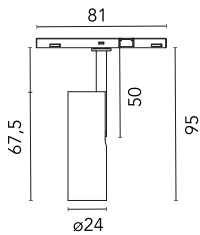

Find Me 0

09.3803.CZA - Bronze

LED accent lighting module to be installed in the Zero Track system. Incorporated DC/DC electronic converter. Module regulated via Casambi driver, 1-10-V or DALI in broadcast mode. To individually control the lights, select integrated Casambi versions.

Main specifications

Number of heads	1	Net lumen (lm)	179
Lamp category	LED	Mountings	Track
Power (W)	3.5W	Environment	Indoor dry location
CCT (K)	2700K		
CRI	90		

Optical

Lighting type	Direct
LED type	Power LED
Light distribution	Symmetric
Optical type	Medium
Beam angle (°)	25
Beam angle C90-270 (°)	25

Beam Angle:	25°		
h(m)	E(lx)	D(m)	
1	929	0.45	
2	232	0.89	
3	103	1.34	
4	58	1.79	
5	37	2.23	

Luminous flux luminaire
179 lm

Electrical

Voltage (V)	24	Insulation class	III
Dimmable	Yes		
Driver	Remote excluded		
Driver type	Non Dimmable, Dimmable, Casambi, Dimmable 1-10V, Dimmable DALI 1		
Emergency	Without		

Physical

Color	Bronze	Spot diameter (mm)	24
Orientation	Adjustable	Length (mm)	24
Weight (kg)	0.06		
Tilt (°)	90		
Rotation (°)	360		

Note

Accessories included (honeycomb and screening crosspiece).