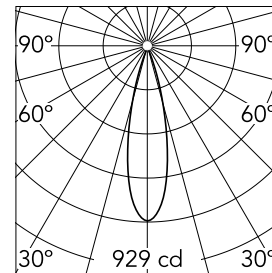

### Main specifications

<b>Number of heads</b>	1	<b>Net lumen (lm)</b>	179
<b>Lamp category</b>	LED	<b>Mountings</b>	Track
<b>Power (W)</b>	3.5W	<b>Environment</b>	Indoor dry location
<b>CCT (K)</b>	2700K		
<b>CRI</b>	90		

### Optical

<b>Lighting type</b>	Direct
<b>LED type</b>	Power LED
<b>Light distribution</b>	Symmetric
<b>Optical type</b>	Medium
<b>Beam angle (°)</b>	25
<b>Beam angle C90-270 (°)</b>	25

<b>Beam Angle:</b>	25°		
<b>h(m)</b>	<b>E(lx)</b>	<b>D(m)</b>	
1	929	0.45	
2	232	0.89	
3	103	1.34	
4	58	1.79	
5	37	2.23	

### Physical

<b>Color</b>	White	<b>Spot diameter (mm)</b>	24
<b>Orientation</b>	Adjustable	<b>Length (mm)</b>	24
<b>Weight (kg)</b>	0.06		
<b>Tilt (°)</b>	90		
<b>Rotation (°)</b>	360		