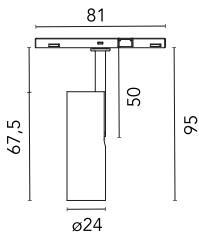

Find Me 0

09.3803.40A - White

LED accent lighting module to be installed in the Zero Track system. Incorporated DC/DC electronic converter. Module regulated via Casambi driver, 1–10-V or DALI in broadcast mode. To individually control the lights, select integrated Casambi versions.

Main specifications

Number of heads	1	Net lumen (lm)	179
Lamp category	LED	Mountings	Track
Power (W)	3.5W	Environment	Indoor dry location
CCT (K)	2700K		
CRI	90		

Optical

Lighting type	Direct
LED type	Power LED
Light distribution	Symmetric
Optical type	Medium
Beam angle (°)	25
Beam angle C90-270 (°)	25

Beam Angle:	25°		
h(m)	E(lx)	D(m)	
1	929	0.45	
2	232	0.89	
3	103	1.34	
4	58	1.79	
5	37	2.23	

Luminous flux luminaire
179 lm

Electrical

Voltage (V)	24	Insulation class	III
Dimmable	Yes		
Driver	Remote excluded		
Driver type	Non Dimmable, Dimmable Casambi, Dimmable 1-10V, Dimmable DALI 1		
Emergency	Without		

Physical

Color	White	Spot diameter (mm)	24
Orientation	Adjustable	Length (mm)	24
Weight (kg)	0.06		
Tilt (°)	90		
Rotation (°)	360		

Note

Accessories included (honeycomb and screening crosspiece).