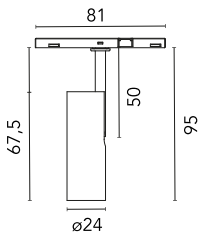

Find Me 0

09.3803.18A - Deep Brown

LED accent lighting module to be installed in the Zero Track system. Incorporated DC/DC electronic converter. Module regulated via Casambi driver, 1-10-V or DALI in broadcast mode. To individually control the lights, select integrated Casambi versions.

Main specifications

Number of heads	1	Net lumen (lm)	179
Lamp category	LED	Mountings	Track
Power (W)	3.5W	Environment	Indoor dry location
CCT (K)	2700K		
CRI	90		

Optical

Lighting type	Direct
LED type	Power LED
Light distribution	Symmetric
Optical type	Medium
Beam angle (°)	25
Beam angle C90-270 (°)	25

Beam Angle:	25°		
h(m)	E(lx)	D(m)	
1	929	0.45	
2	232	0.89	
3	103	1.34	
4	58	1.79	
5	37	2.23	

Luminous flux luminaire
179 lm

Electrical

Voltage (V)	24	Insulation class	III
Dimmable	Yes		
Driver	Remote excluded		
Driver type	Non Dimmable, Dimmable Casambi, Dimmable 1-10V, Dimmable DALI 1		
Emergency	Without		

Physical

Color	Deep Brown	Spot diameter (mm)	24
Orientation	Adjustable	Length (mm)	24
Weight (kg)	0.06		
Tilt (°)	90		
Rotation (°)	360		

Note

Accessories included (honeycomb and screening crosspiece).