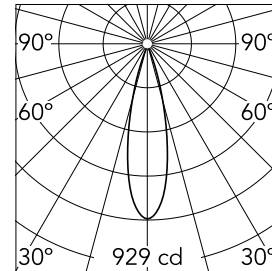

Main specifications

Number of heads	1	Net lumen (lm)	179
Lamp category	LED	Mountings	Track
Power (W)	3.5W	Environment	Indoor dry location
CCT (K)	2700K		
CRI	90		

Optical

Lighting type	Direct
LED type	Power LED
Light distribution	Symmetric
Optical type	Medium
Beam angle (°)	25
Beam angle C90-270 (°)	25

Physical

Color	Deep Brown	Spot diameter (mm)	24
Orientation	Adjustable	Length (mm)	24
Weight (kg)	0.06		
Tilt (°)	90		
Rotation (°)	360		

Note

Accessories included (honeycomb and screening crosspiece).