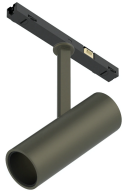

Find Me 0

09.3802.CZ - Bronze

LED accent lighting module to be installed in the Zero Track system. Incorporated DC/DC electronic converter. Module regulated via 1–10-V DALI or Casambi driver in broadcast mode. Dimmer not included. To individually control the lights, select integrated Casambi versions.

LED accent lighting module to be installed in the Zero Track system. Incorporated DC/DC electronic converter. Module regulated via 1–10-V DALI or Casambi driver in broadcast mode. Dimmer not included. To individually control the lights, select integrated Casambi versions.

Main specifications

Number of heads	1	Net lumen (lm)	194
Lamp category	LED	Mountings	Track
Power (W)	3.5W	Environment	Indoor
CCT (K)	3000K		
CRI	90		

Optical

Lighting type	Direct
LED type	Power LED
Light distribution	Symmetric
Optical type	Medium
Beam angle (°)	26
Beam angle C90-270 (°)	26

Certification / Marking

Physical

Color	Bronze	Spot diameter (mm)	24
Orientation	Adjustable	Length (mm)	24
Weight (kg)	0.06		
Tilt (°)	90		
Rotation (°)	360		

Note

Accessories included (honeycomb and screening crosspiece).