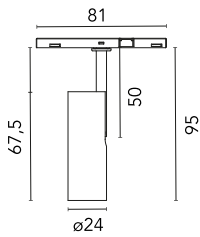

Main specifications

Number of heads	1	Net lumen (lm)	194
Lamp category	LED	Mountings	Track
Power (W)	3.5W	Environment	Indoor
CCT (K)	3000K		
CRI	90		

Optical

Lighting type	Direct
LED type	Power LED
Light distribution	Symmetric
Optical type	Medium
Beam angle (°)	26
Beam angle C90-270 (°)	26

Certification / Marking

Physical

Color	Bronze	Spot diameter (mm)	24
Orientation	Adjustable	Length (mm)	24
Weight (kg)	0.06		
Tilt (°)	90		
Rotation (°)	360		

Note

Accessories included (honeycomb and screening crosspiece).