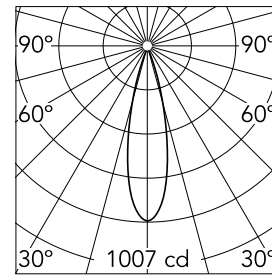

Main specifications

Number of heads	1	Net lumen (lm)	194
Lamp category	LED	Mountings	Track
Power (W)	3.5W	Environment	Indoor
CCT (K)	3000K		
CRI	90		

Optical

Lighting type	Direct
LED type	Power LED
Light distribution	Symmetric
Optical type	Medium
Beam angle (°)	26
Beam angle C90-270 (°)	26

Certification / Marking

Physical

Color	Bronze	Spot diameter (mm)	24
Orientation	Adjustable	Length (mm)	24
Weight (kg)	0.06		
Tilt (°)	90		
Rotation (°)	360		

Note

Accessories included (honeycomb and screening crosspiece).