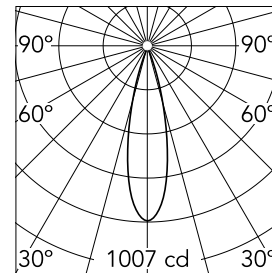

### Main specifications

<b>Number of heads</b>	1	<b>Net lumen (lm)</b>	194
<b>Lamp category</b>	LED	<b>Mountings</b>	Track
<b>Power (W)</b>	3.5W	<b>Environment</b>	Indoor dry location
<b>CCT (K)</b>	3000K		
<b>CRI</b>	90		

### Optical

<b>Lighting type</b>	Direct
<b>LED type</b>	Power LED
<b>Light distribution</b>	Symmetric
<b>Optical type</b>	Medium
<b>Beam angle (°)</b>	25
<b>Beam angle C90-270 (°)</b>	25

<b>Beam Angle:</b>	25°		
<b>h(m)</b>	<b>E(lx)</b>	<b>D(m)</b>	
1	1007	0.45	
2	252	0.89	
3	112	1.34	
4	63	1.79	
5	40	2.23	

### Physical

<b>Color</b>	White	<b>Spot diameter (mm)</b>	24
<b>Orientation</b>	Adjustable	<b>Length (mm)</b>	24
<b>Weight (kg)</b>	0.06		
<b>Tilt (°)</b>	90		
<b>Rotation (°)</b>	360		