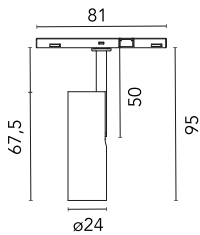

Find Me 0

09.3802.40A - White

LED accent lighting module to be installed in the Zero Track system. Incorporated DC/DC electronic converter. Module regulated via Casambi driver, 1-10-V or DALI in broadcast mode. To individually control the lights, select integrated Casambi versions.

Main specifications

Number of heads	1	Net lumen (lm)	194
Lamp category	LED	Mountings	Track
Power (W)	3.5W	Environment	Indoor dry location
CCT (K)	3000K		
CRI	90		

Optical

Lighting type	Direct
LED type	Power LED
Light distribution	Symmetric
Optical type	Medium
Beam angle (°)	25
Beam angle C90-270 (°)	25

Beam Angle:	25°		
h(m)	E(lx)	D(m)	
1	1007	0.45	
2	252	0.89	
3	112	1.34	
4	63	1.79	
5	40	2.23	

Luminous flux luminaire
194 lm

Electrical

Voltage (V)	24	Insulation class	III
Dimmable	Yes		
Driver	Remote excluded		
Driver type	Non Dimmable, Dimmable, Casambi, Dimmable 1-10V, Dimmable DALI 1		
Emergency	Without		

Physical

Color	White	Spot diameter (mm)	24
Orientation	Adjustable	Length (mm)	24
Weight (kg)	0.06		
Tilt (°)	90		
Rotation (°)	360		

Note

Accessories included (honeycomb and screening crosspiece).