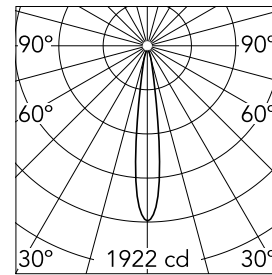

### Main specifications

<b>Number of heads</b>	1	<b>Net lumen (lm)</b>	169
<b>Lamp category</b>	LED	<b>Mountings</b>	Track
<b>Power (W)</b>	3.5W	<b>Environment</b>	Indoor dry location
<b>CCT (K)</b>	2700K		
<b>CRI</b>	90		

### Optical

<b>Lighting type</b>	Direct
<b>LED type</b>	Power LED
<b>Light distribution</b>	Symmetric
<b>Optical type</b>	Spot
<b>Beam angle (°)</b>	15
<b>Beam angle C90-270 (°)</b>	15

<b>Beam Angle:</b>	15°		
<b>h(m)</b>	<b>E(lx)</b>	<b>D(m)</b>	
1	1922	0.26	
2	481	0.52	
3	214	0.77	
4	120	1.03	
5	77	1.29	

### Physical

<b>Color</b>	Bronze	<b>Spot diameter (mm)</b>	24
<b>Orientation</b>	Adjustable	<b>Length (mm)</b>	24
<b>Weight (kg)</b>	0.06		
<b>Tilt (°)</b>	90		
<b>Rotation (°)</b>	360		