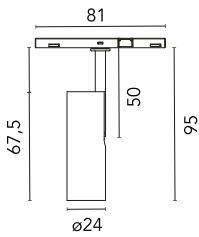

Find Me 0

09.3801.CZA - Bronze

LED accent lighting module to be installed in the Zero Track system. Incorporated DC/DC electronic converter. Module regulated via Casambi driver, 1–10-V or DALI in broadcast mode. To individually control the lights, select integrated Casambi versions.

Main specifications

Number of heads	1	Net lumen (lm)	169
Lamp category	LED	Mountings	Track
Power (W)	3.5W	Environment	Indoor dry location
CCT (K)	2700K		
CRI	90		

Optical

Lighting type	Direct
LED type	Power LED
Light distribution	Symmetric
Optical type	Spot
Beam angle (°)	15
Beam angle C90-270 (°)	15

Beam Angle:	15°		
h(m)	E(lx)	D(m)	
1	1922	0.26	
2	481	0.52	
3	214	0.77	
4	120	1.03	
5	77	1.29	

Luminous flux luminaire
169 lm

Electrical

Voltage (V)	24	Insulation class	III
Dimmable	Yes		
Driver	Remote excluded		
Driver type	Non Dimmable, Dimmable Casambi, Dimmable 1-10V, Dimmable DALI 1		
Emergency	Without		

Physical

Color	Bronze	Spot diameter (mm)	24
Orientation	Adjustable	Length (mm)	24
Weight (kg)	0.06		
Tilt (°)	90		
Rotation (°)	360		

Note

Accessories included (honeycomb and screening crosspiece).